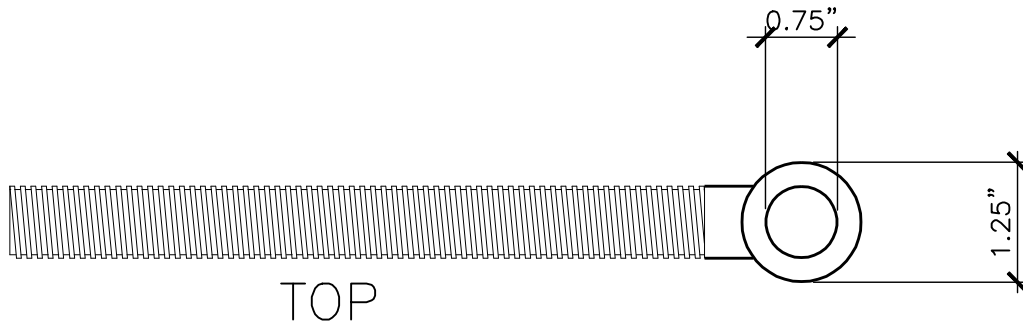

7.25" Threaded

WASHER X2

NUT X2

	<p>PRODUCT DESCRIPTION:</p> <p>8" x 3/4" THREADED ADJUSTABLE 'J' BOLT</p> <p>ALL DIMENSIONS $\pm 0.125"$</p>	<p>PART NUMBER:</p> <p>8800-082/08P</p>
--	---	---

11.25" Threaded

WASHER X2

NUT X2

<p>PRODUCT DESCRIPTION: 12" x 3/4" THREADED ADJUSTABLE 'J' BOLT ALL DIMENSIONS ±0.125"</p>	<p>PART NUMBER: 8800- 122/12P</p>
--	---

WASHER X2 NUT X2

PRODUCT DESCRIPTION:

16" x 3/4" THREADED ADJUSTABLE 'J' BOLT

ALL DIMENSIONS ±0.125"

PART NUMBER:

8800-162/16SP