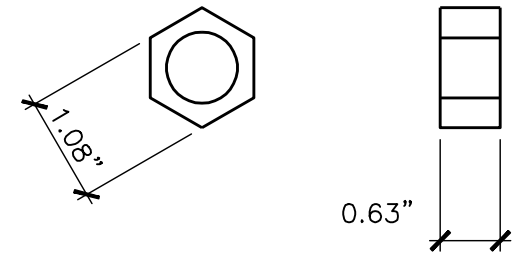

7.25" Threaded

WASHER X2

NUT X2

	<p>PRODUCT DESCRIPTION:</p> <p>8" x 3/4" THREADED ADJUSTABLE 'J' BOLT</p> <p>ALL DIMENSIONS $\pm 0.125"$</p>	<p>PART NUMBER:</p> <p>8800-082/08P</p>
--	---	---

11.25" Threaded

WASHER X2

NUT X2

<p>PRODUCT DESCRIPTION: 12" x 3/4" THREADED ADJUSTABLE 'J' BOLT ALL DIMENSIONS ±0.125"</p>	<p>PART NUMBER: 8800- 122/12P</p>
--	---

WASHER X2 NUT X2

PRODUCT DESCRIPTION:

16" x 3/4" THREADED ADJUSTABLE 'J' BOLT

ALL DIMENSIONS ±0.125"

PART NUMBER:

8800-162/16SP