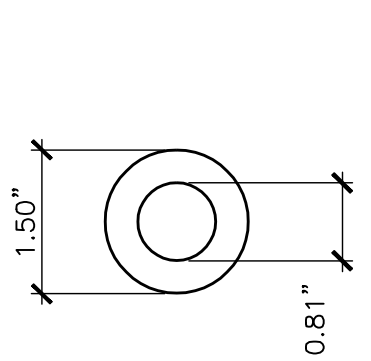

7.25" Threaded

WASHER X2

NUT X2

	<p>PRODUCT DESCRIPTION:</p> <p>8" x 3/4" THREADED ADJUSTABLE 'J' BOLT</p> <p>ALL DIMENSIONS $\pm 0.125"$</p>	<p>PART NUMBER:</p> <p>8800-082/08P</p>
--	---	---

11.25" Threaded

WASHER X2

NUT X2

<p>PRODUCT DESCRIPTION: 12" x 3/4" THREADED ADJUSTABLE 'J' BOLT ALL DIMENSIONS ±0.125"</p>	<p>PART NUMBER: 8800- 122/12P</p>
--	---

WASHER X2 NUT X2

PRODUCT DESCRIPTION:

16" x 3/4" THREADED ADJUSTABLE 'J' BOLT

ALL DIMENSIONS ±0.125"

PART NUMBER:

8800-162/16SP