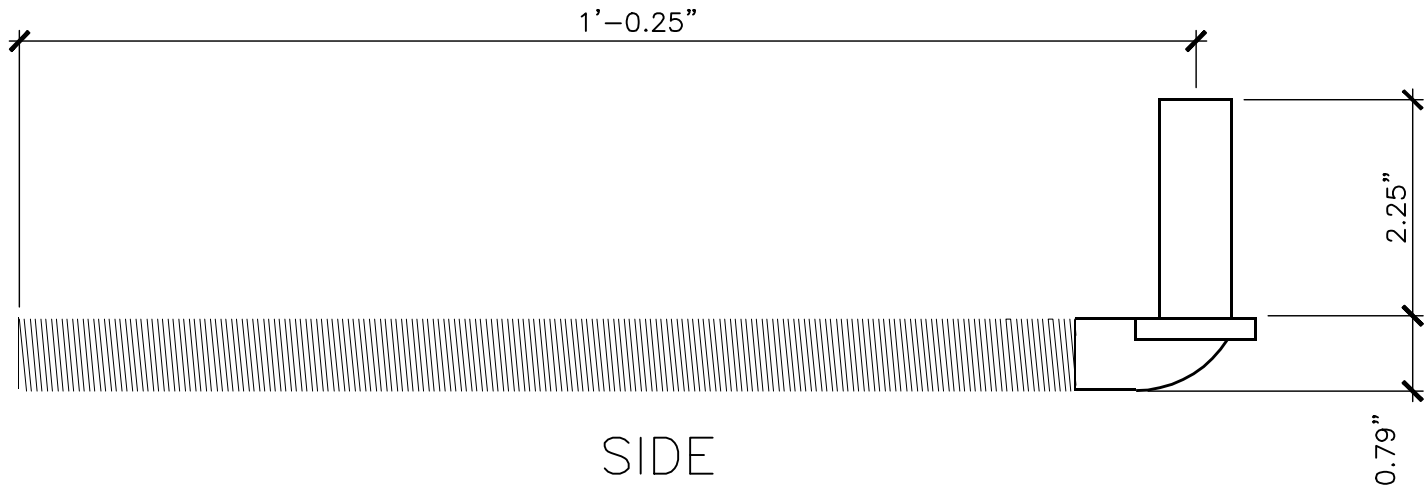

7.25" Threaded

WASHER X2

NUT X2

	<p>PRODUCT DESCRIPTION:</p> <p>8" x 3/4" THREADED ADJUSTABLE 'J' BOLT</p> <p>ALL DIMENSIONS $\pm 0.125"$</p>	<p>PART NUMBER:</p> <p>8800-082/08P</p>
--	---	---

11.25" Threaded

WASHER X2

NUT X2

<p>PRODUCT DESCRIPTION: 12" x 3/4" THREADED ADJUSTABLE 'J' BOLT ALL DIMENSIONS ±0.125"</p>	<p>PART NUMBER: 8800- 122/12P</p>
--	---

WASHER X2 NUT X2

PRODUCT DESCRIPTION:

16" x 3/4" THREADED ADJUSTABLE 'J' BOLT

ALL DIMENSIONS ±0.125"

PART NUMBER:

8800-162/16SP