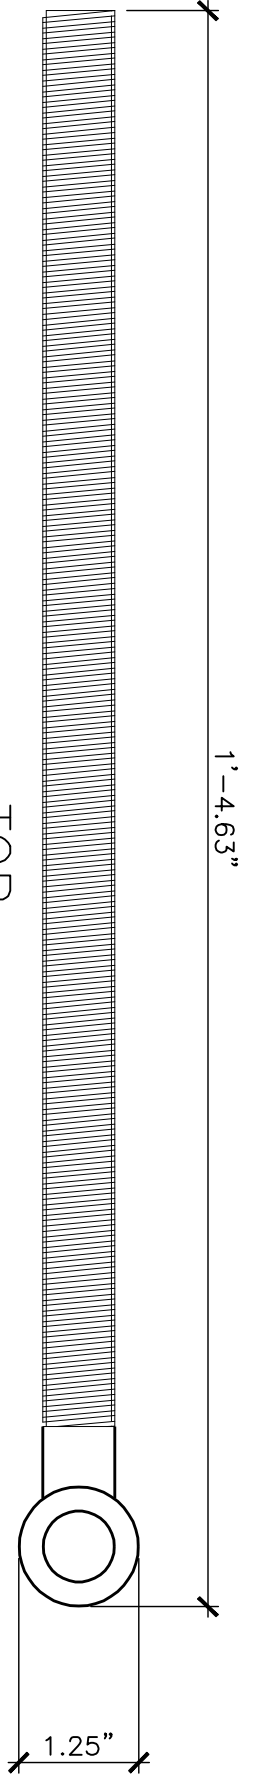

7.25" Threaded

WASHER X2

NUT X2

	<p>PRODUCT DESCRIPTION:</p> <p>8" x 3/4" THREADED ADJUSTABLE 'J' BOLT</p> <p>ALL DIMENSIONS $\pm 0.125"$</p>	<p>PART NUMBER:</p> <p>8800-082/08P</p>
--	---	---

11.25" Threaded

WASHER X2

NUT X2

<p>PRODUCT DESCRIPTION: 12" x 3/4" THREADED ADJUSTABLE 'J' BOLT ALL DIMENSIONS ±0.125"</p>	<p>PART NUMBER: 8800- 122/12P</p>
--	---

WASHER X2 NUT X2

PRODUCT DESCRIPTION:

16" x 3/4" THREADED ADJUSTABLE 'J' BOLT

ALL DIMENSIONS ±0.125"

PART NUMBER:

8800-162/16SP