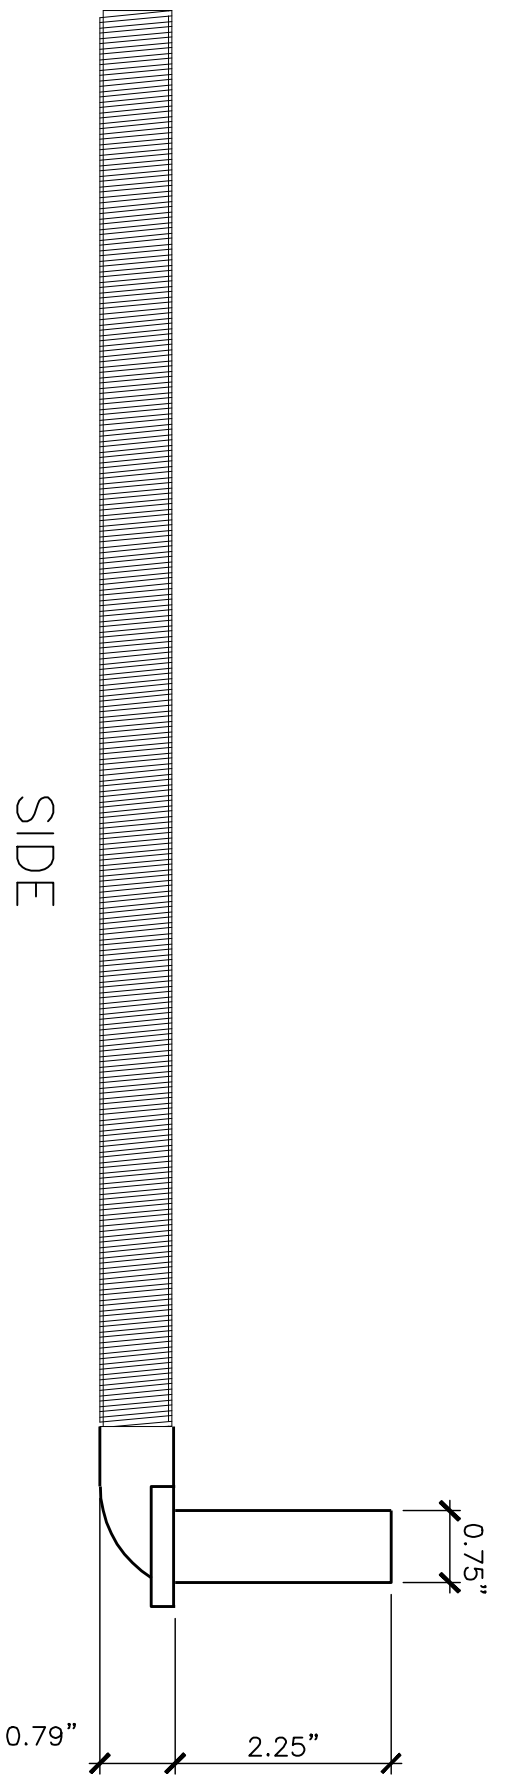

7.25" Threaded

WASHER X2

NUT X2

	<p>PRODUCT DESCRIPTION:</p> <p>8" x 3/4" THREADED ADJUSTABLE 'J' BOLT</p> <p>ALL DIMENSIONS $\pm 0.125"$</p>	<p>PART NUMBER:</p> <p>8800-082/08P</p>
--	---	---

11.25" Threaded

WASHER X2

NUT X2

<p>PRODUCT DESCRIPTION: 12" x 3/4" THREADED ADJUSTABLE 'J' BOLT ALL DIMENSIONS ±0.125"</p>	<p>PART NUMBER: 8800- 122/12P</p>
--	---

WASHER X2 NUT X2

PRODUCT DESCRIPTION:

16" x 3/4" THREADED ADJUSTABLE 'J' BOLT

ALL DIMENSIONS ±0.125"

PART NUMBER:

8800-162/16SP