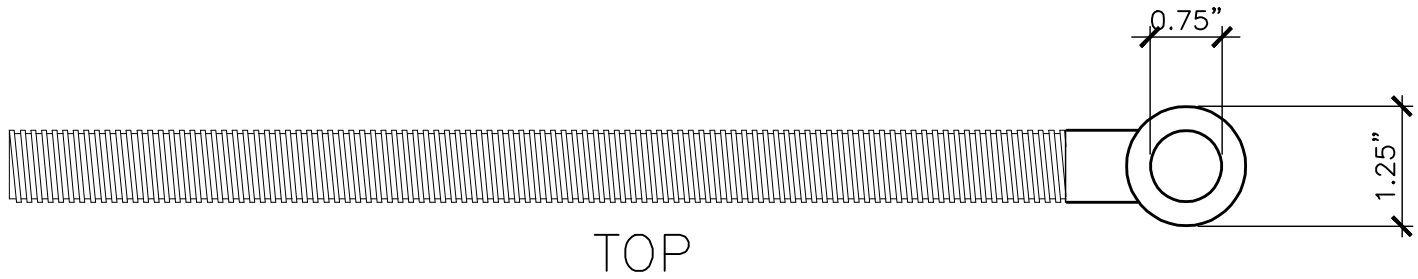

7.25" Threaded

WASHER X2

NUT X2

	<p>PRODUCT DESCRIPTION:</p> <p>8" x 3/4" THREADED ADJUSTABLE 'J' BOLT</p> <p>ALL DIMENSIONS $\pm 0.125"$</p>	<p>PART NUMBER:</p> <p>8800-082/08P</p>
--	---	---

11.25" Threaded

WASHER X2

NUT X2

<p>PRODUCT DESCRIPTION: 12" x 3/4" THREADED ADJUSTABLE 'J' BOLT ALL DIMENSIONS ±0.125"</p>	<p>PART NUMBER: 8800- 122/12P</p>
--	---

WASHER X2 NUT X2

PRODUCT DESCRIPTION:

16" x 3/4" THREADED ADJUSTABLE 'J' BOLT

ALL DIMENSIONS ±0.125"

PART NUMBER:

8800-162/16SP