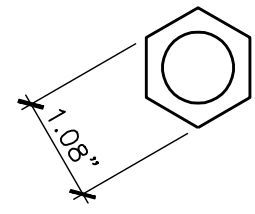

7.25" Threaded

WASHER X2

NUT X2

	<p>PRODUCT DESCRIPTION:</p> <p>8" x 3/4" THREADED ADJUSTABLE 'J' BOLT</p> <p>ALL DIMENSIONS $\pm 0.125"$</p>	<p>PART NUMBER:</p> <p>8800-082/08P</p>
--	---	---

11.25" Threaded

WASHER X2

NUT X2

<p>PRODUCT DESCRIPTION: 12" x 3/4" THREADED ADJUSTABLE 'J' BOLT ALL DIMENSIONS ±0.125"</p>	<p>PART NUMBER: 8800- 122/12P</p>
--	---

WASHER X2 NUT X2

PRODUCT DESCRIPTION:

16" x 3/4" THREADED ADJUSTABLE 'J' BOLT

ALL DIMENSIONS ±0.125"

PART NUMBER:

8800-162/16SP