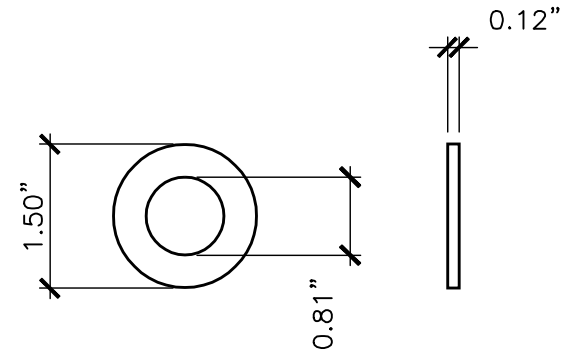

7.25" Threaded

WASHER X2

NUT X2

	<p>PRODUCT DESCRIPTION:</p> <p>8" x 3/4" THREADED ADJUSTABLE 'J' BOLT</p> <p>ALL DIMENSIONS $\pm 0.125"$</p>	<p>PART NUMBER:</p> <p>8800-082/08P</p>
--	---	---

11.25" Threaded

WASHER X2

NUT X2

<p>PRODUCT DESCRIPTION: 12" x 3/4" THREADED ADJUSTABLE 'J' BOLT ALL DIMENSIONS ±0.125"</p>	<p>PART NUMBER: 8800- 122/12P</p>
--	---

WASHER X2 NUT X2

PRODUCT DESCRIPTION:

16" x 3/4" THREADED ADJUSTABLE 'J' BOLT

ALL DIMENSIONS ±0.125"

PART NUMBER:

8800-162/16SP