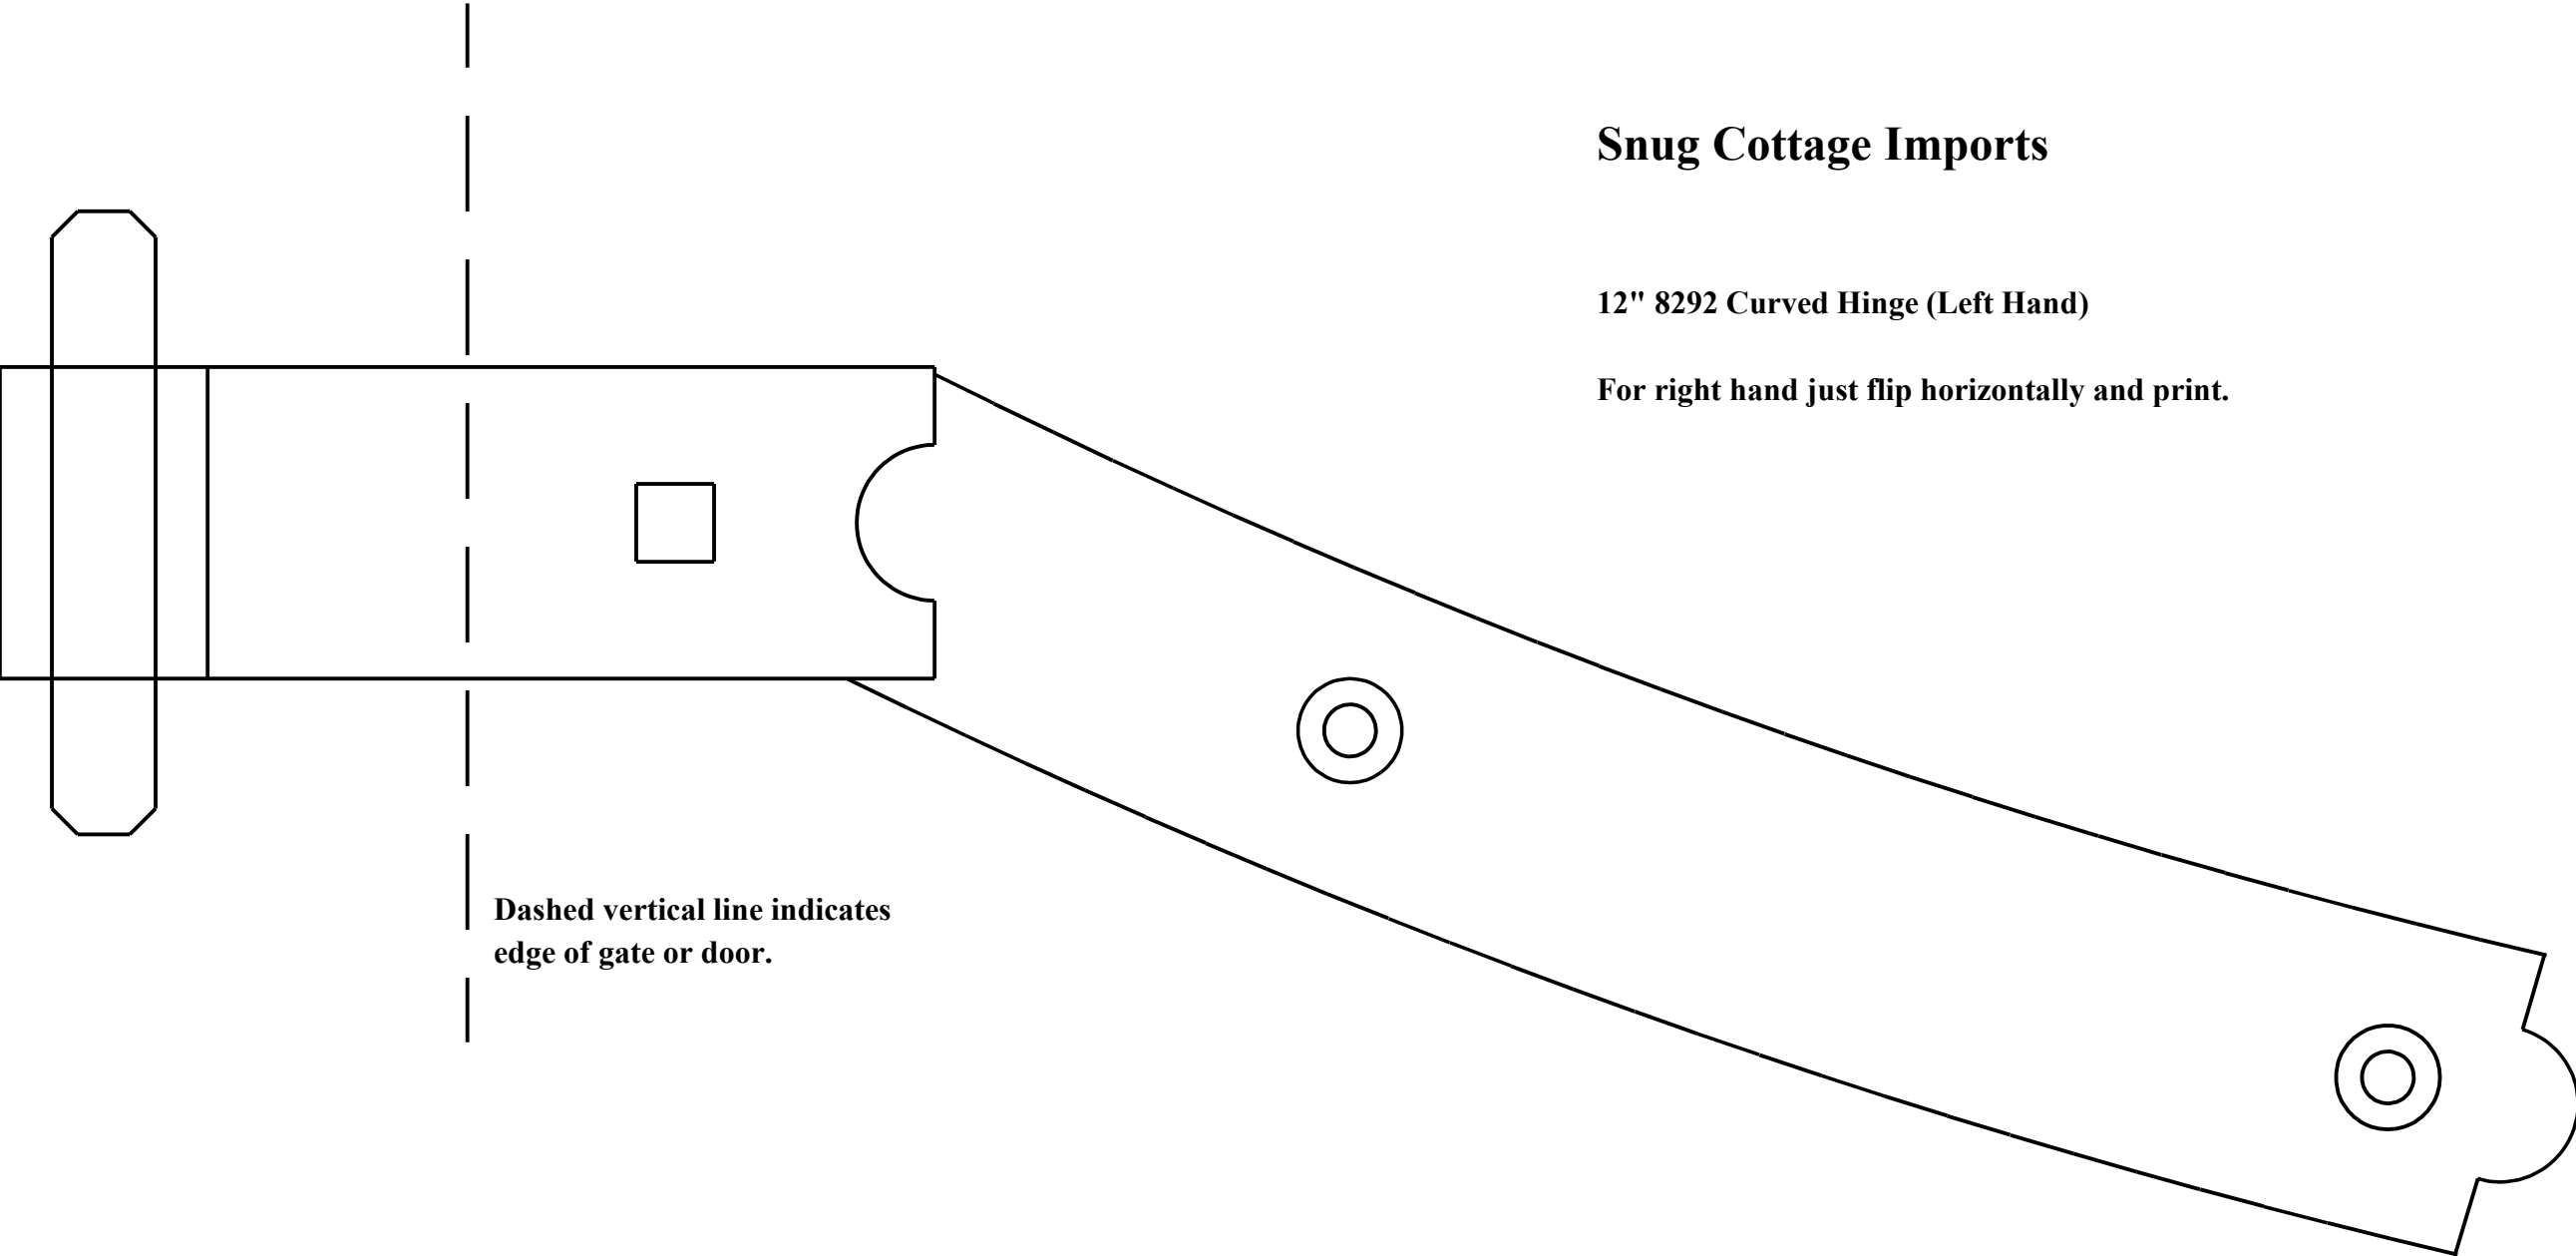

Snug Cottage Imports

12" 8292 Curved Hinge (Left Hand)

For right hand just flip horizontally and print.

**Dashed vertical line indicates
edge of gate or door.**