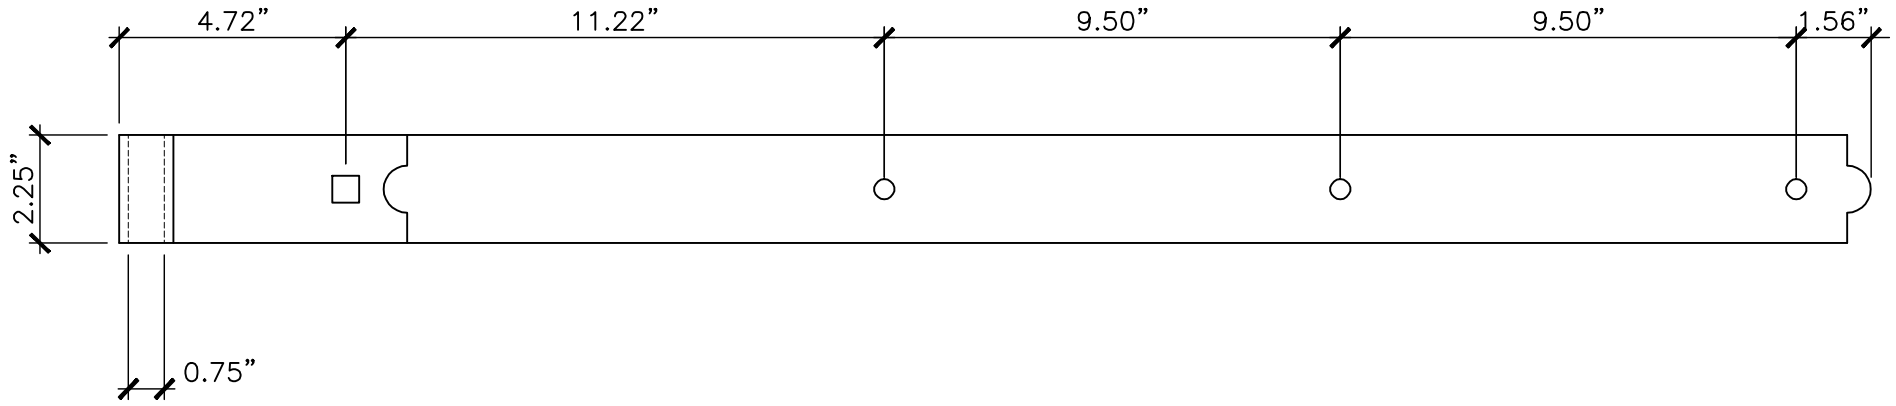

SIDE

TOP

<p>PROPERTY OF: SNUG COTTAGE HARDWARE LLC MARYSVILLE MI. 48040</p>	<p>PRODUCT DESCRIPTION: 18" SINGLE STRAP HINGE ALL DIMENSIONS $\pm 0.125"$</p>	<p>PART NUMBER: 8307-182/18P</p>
--	---	---

SIDE

TOP

<p>PROPERTY OF: SNUG COTTAGE HARDWARE LLC MARYSVILLE MI. 48040</p>	<p>PRODUCT DESCRIPTION: 24" SINGLE STRAP HINGE ALL DIMENSIONS $\pm 0.125"$</p>	<p>PART NUMBER: 8307-242/24P</p>
--	---	---

SIDE

TOP

<p>PROPERTY OF: SNUG COTTAGE HARDWARE LLC MARYSVILLE MI. 48040</p>	<p>PRODUCT DESCRIPTION: 36" SINGLE STRAP HINGE ALL DIMENSIONS $\pm 0.125"$</p>	<p>PART NUMBER: 8307-362/36P</p>
--	---	---