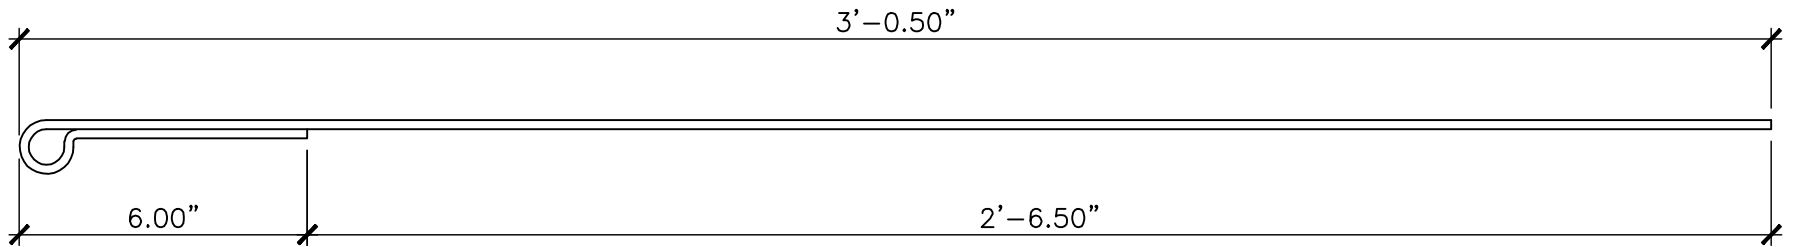

SIDE

TOP

<p>PROPERTY OF: SNUG COTTAGE HARDWARE LLC MARYSVILLE MI. 48040</p>	<p>PRODUCT DESCRIPTION: 18" SINGLE STRAP HINGE ALL DIMENSIONS $\pm 0.125"$</p>	<p>PART NUMBER: 8307-182/18P</p>
--	---	---

SIDE

TOP

<p>PROPERTY OF: SNUG COTTAGE HARDWARE LLC MARYSVILLE MI. 48040</p>	<p>PRODUCT DESCRIPTION: 24" SINGLE STRAP HINGE ALL DIMENSIONS $\pm 0.125"$</p>	<p>PART NUMBER: 8307-242/24P</p>
--	---	---

SIDE

TOP

<p>PROPERTY OF: SNUG COTTAGE HARDWARE LLC MARYSVILLE MI. 48040</p>	<p>PRODUCT DESCRIPTION: 36" SINGLE STRAP HINGE ALL DIMENSIONS $\pm 0.125"$</p>	<p>PART NUMBER: 8307-362/36P</p>
--	---	---