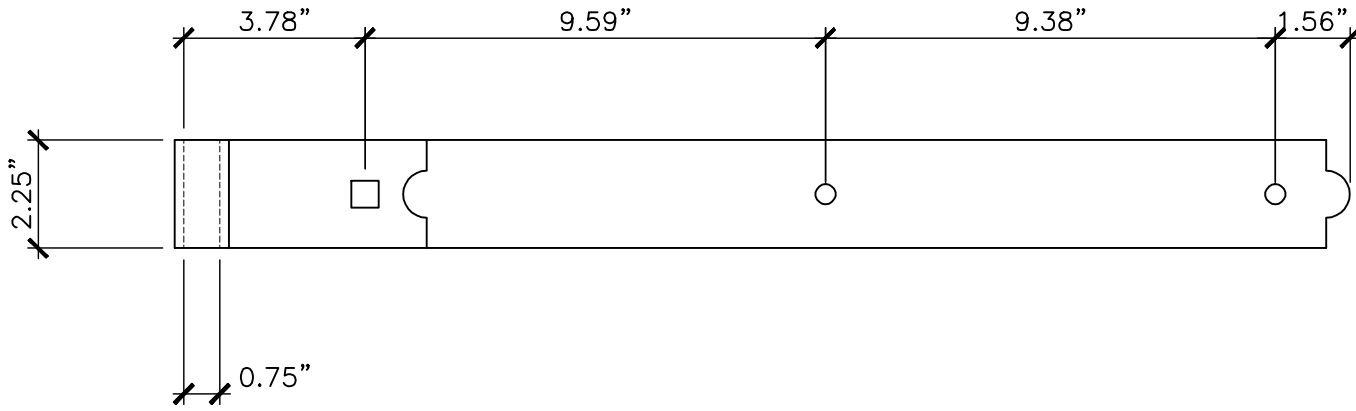

SIDE

TOP

<p>PROPERTY OF: SNUG COTTAGE HARDWARE LLC MARYSVILLE MI. 48040</p>	<p>PRODUCT DESCRIPTION: 18" SINGLE STRAP HINGE ALL DIMENSIONS $\pm 0.125"$</p>	<p>PART NUMBER: 8307-182/18P</p>
--	---	---

SIDE

TOP

<p>PROPERTY OF: SNUG COTTAGE HARDWARE LLC MARYSVILLE MI. 48040</p>	<p>PRODUCT DESCRIPTION: 24" SINGLE STRAP HINGE ALL DIMENSIONS $\pm 0.125"$</p>	<p>PART NUMBER: 8307-242/24P</p>
--	---	---

SIDE

TOP

<p>PROPERTY OF: SNUG COTTAGE HARDWARE LLC MARYSVILLE MI. 48040</p>	<p>PRODUCT DESCRIPTION: 36" SINGLE STRAP HINGE ALL DIMENSIONS $\pm 0.125"$</p>	<p>PART NUMBER: 8307-362/36P</p>
--	---	---