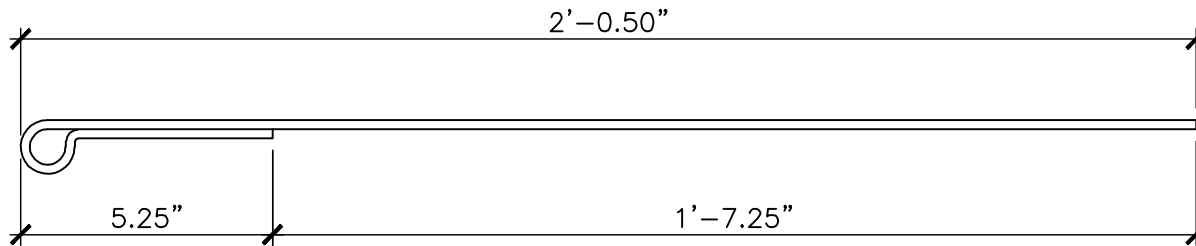

SIDE

TOP

<p>PROPERTY OF: SNUG COTTAGE HARDWARE LLC MARYSVILLE MI. 48040</p>	<p>PRODUCT DESCRIPTION: 18" SINGLE STRAP HINGE ALL DIMENSIONS $\pm 0.125"$</p>	<p>PART NUMBER: 8307-182/18P</p>
--	---	---

SIDE

TOP

<p>PROPERTY OF: SNUG COTTAGE HARDWARE LLC MARYSVILLE MI. 48040</p>	<p>PRODUCT DESCRIPTION: 24" SINGLE STRAP HINGE ALL DIMENSIONS $\pm 0.125"$</p>	<p>PART NUMBER: 8307-242/24P</p>
--	---	---

SIDE

TOP

<p>PROPERTY OF: SNUG COTTAGE HARDWARE LLC MARYSVILLE MI. 48040</p>	<p>PRODUCT DESCRIPTION: 36" SINGLE STRAP HINGE ALL DIMENSIONS $\pm 0.125"$</p>	<p>PART NUMBER: 8307-362/36P</p>
--	---	---